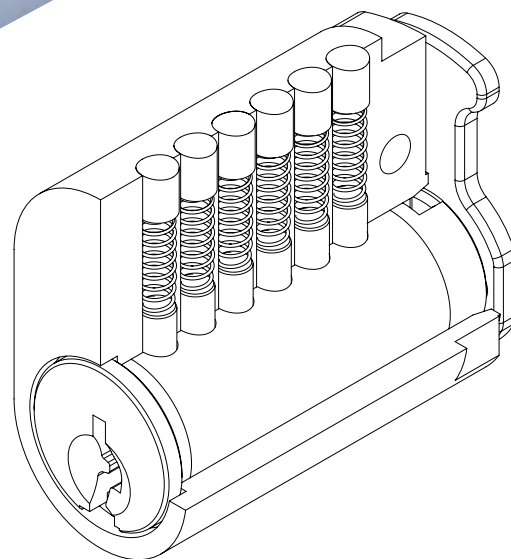

Features:

- Manufactured by a specialist cylinder manufacturer
- 100% compatible with all major restricted systems
- Superior quality plating lasts longer
- Improved finishes give a more professional look
- Phosphor bronze pin springs
- Comprehensive range of spare parts

OVAL CYLINDERS

Specifications:

- Suitable for all major oval cylinder mortice locks including Synergy and Legge
- Available with a variety of cams
- C4 keyway 6 pin
- Available with various keying options

Product Code	Cam type	Finish	5/6 pin	Keying	Notes
COV-SC6R	R	Brushed satin	6 pin	KD	
COV-SC6RKA1	R	Brushed satin	6 pin	KA1	
COV-SC6RKA2	R	Brushed satin	6 pin	KA2	
COV-SC6RKA7	R	Brushed satin	6 pin	KA7	KA to other KA7 cylinders
COV-SC6X	X	Brushed satin	6 pin	KD	
COV-SC6XKA1	X	Brushed satin	6 pin	KA1	
COV-SC6XKA2	X	Brushed satin	6 pin	KA2	
COV-SC6KA3	X	Brushed satin	6 pin	KA3	
COV-SC6KA4	X	Brushed satin	6 pin	KA4	
COV-SC6KA20	X	Brushed satin	6 pin	KA20	Random groups of 20
COV-SC6BLANK	X	Brushed satin	6 pin	KABLANK	0 bitted
COV-SC6Y	Y	Brushed satin	6 pin	KD	
COV-SC6Z	Z	Brushed satin	6 pin	KD	
COV-SC6W	W	Brushed satin	6 pin	KD	
COV-SC6-BARREL	-	Brushed satin	6 pin	No barrel	With plastic insert
COV-SC6X-50SC	X	Brushed satin	6 pin	KD	Extended length 50mm
COV-SC6X-78SC	X	Brushed satin	6 pin	KD	Extended length 78mm
COV-PB6	R	Polished brass	6 pin	KD	
COV-PB6KA1	R	Polished brass	6 pin	KA1	
COV-PB6-BARREL	R	Polished brass	6 pin	No barrel	With plastic insert
COV-CP6	R	Chrome plate	6 pin	KD	
COV-CP6XKA25	R	Chrome plate	6 pin	KA1	
COV-CP6-BARREL	R	Chrome plate	6 pin	No barrel	With plastic insert

Spare parts

Product Code	Description
COV-2-3A	Cam screw 250 pack 2.3mm
COV-CAMR	Cam for oval cyls R type
COV-CAMW	Cam for oval cyls W type
COV-CAMX	Cam for oval cyls X type
COV-CAMY	Cam for oval cyls Y type
COV-CAMZ	Cam for oval cyls Z type